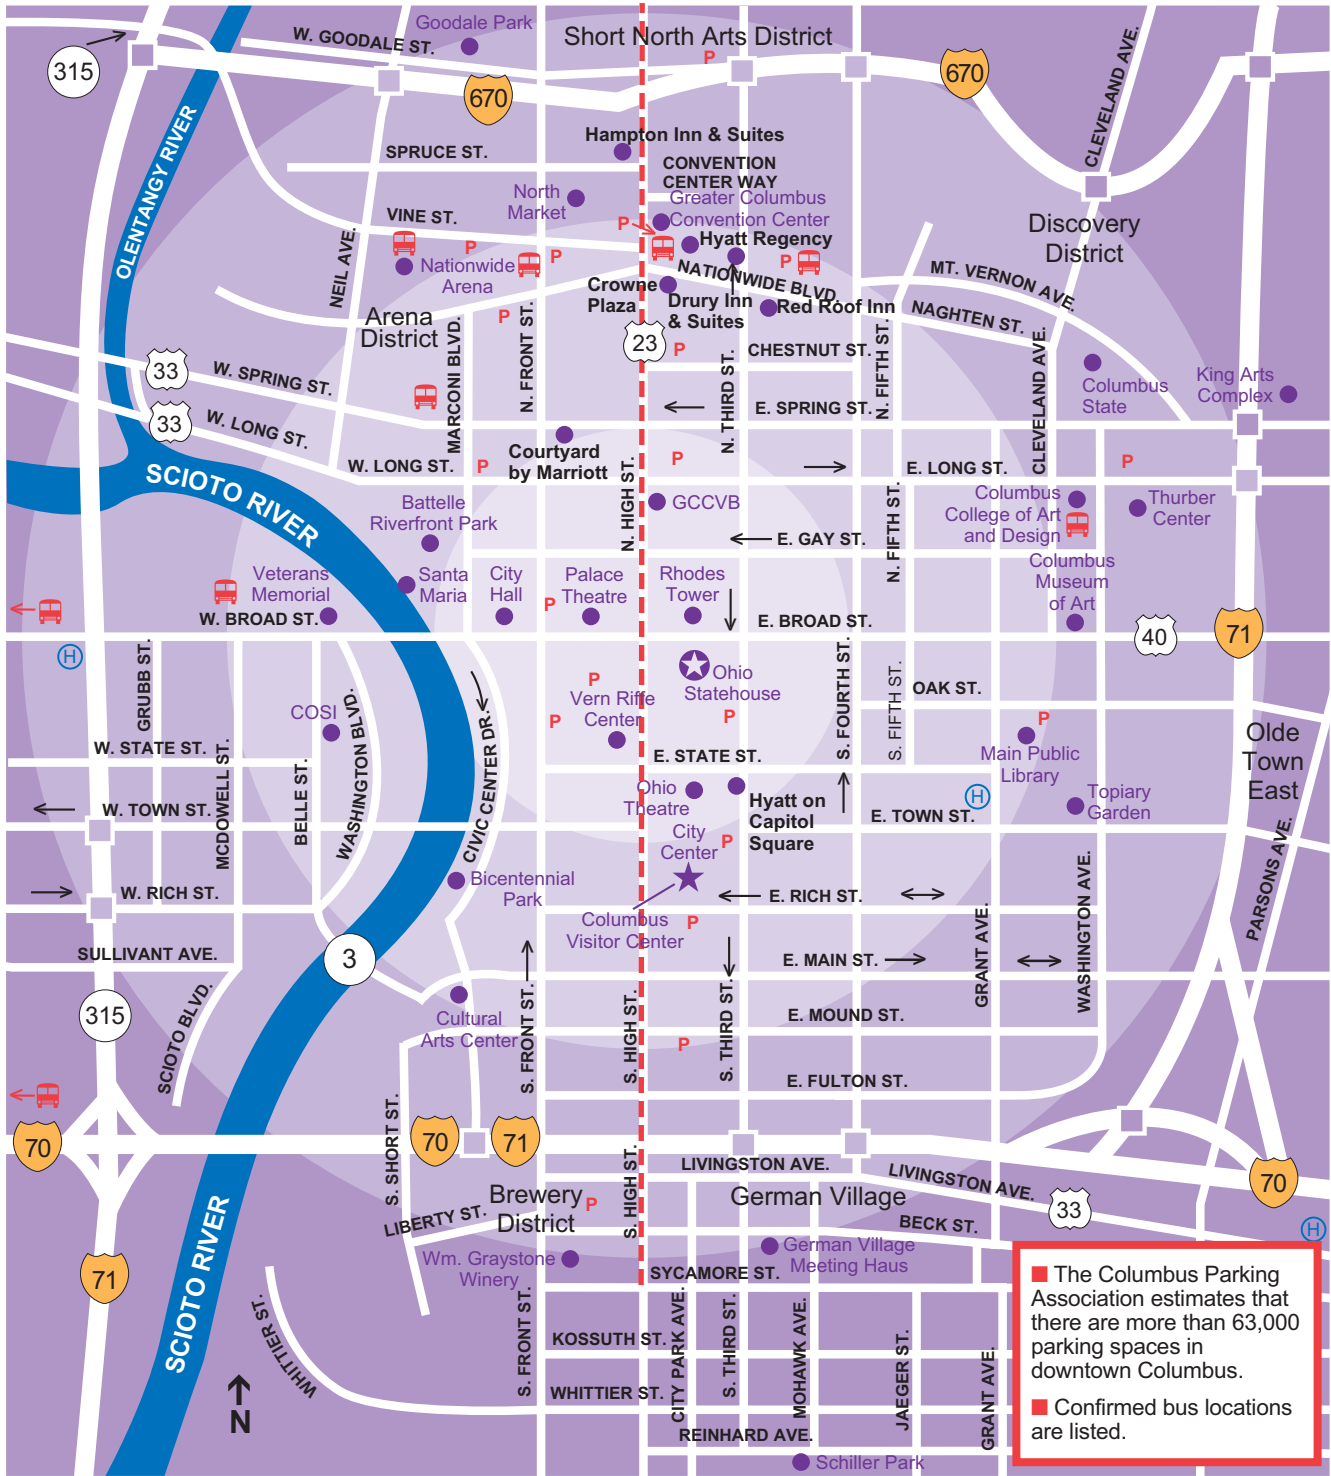

Parking & Transportation

Downtown Columbus

■ The Columbus Parking Association estimates that there are more than 63,000 parking spaces in downtown Columbus.
■ Confirmed bus locations are listed.

© Copyright Greater Columbus Convention & Visitors Bureau

Approximate walking time from Broad and High Sts.
 10 minutes
 20 minutes
 30 minutes
 ■ =Bus Parking
 P =Parking
 - - - =COTA LINK Route
 H =Hospital